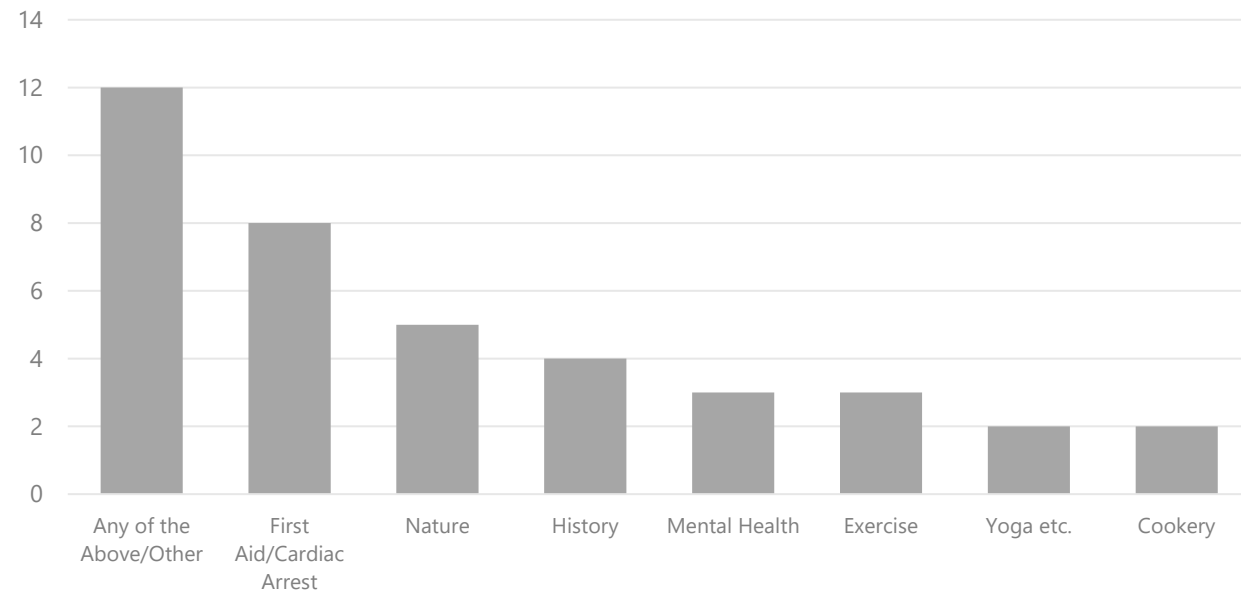

Events & Volunteering

Are there any events that you would like to see being run in the community?

What do you think is responsible for the decline in volunteering?

Are there any courses or talks that you would like to see being offered in the community? (e.g. first aid, dementia awareness, self-defence, seated exercise etc.)