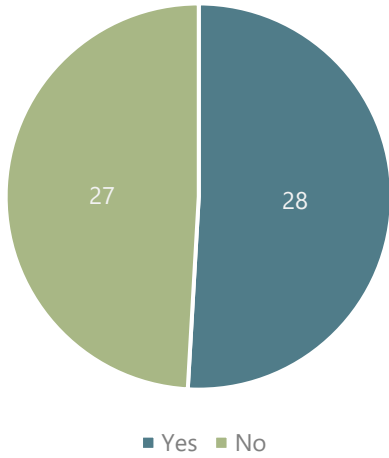

Community

Do you feel there is a strong sense of community in Wivelsfield?