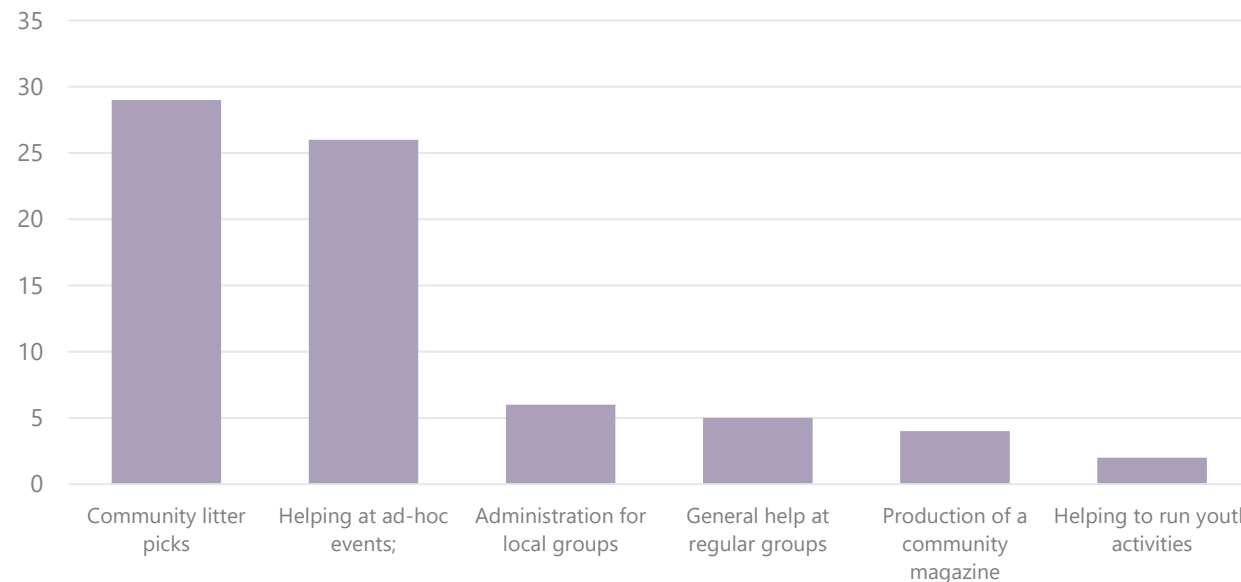

Would you be willing to volunteer to help with any of the following? (tick all that apply)