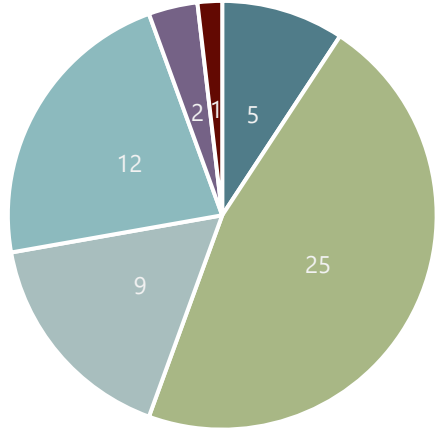

Wivelsfield Community Questionnaire Feedback

June 2024

Total Responses: 57

Demographics

How old are you?

■ 18-24 ■ 25-34 ■ 35-44 ■ 45-54 ■ 55-64 ■ 65+

For how many years have you lived in the Parish?

■ 0 - 5 ■ 5 - 10 ■ 10 - 20 ■ 20 - 40 ■ 40+

How many people live in your property?

■ 1 ■ 2 ■ 3 ■ 4 ■ 5 ■ 6

Do you have children under 18 living at your property?

■ Yes ■ No

Which age ranges are your children in? (tick all that apply)

■ 0 - 4 ■ 5 - 7 ■ 8 - 11 ■ 12 - 15 ■ 16 - 18