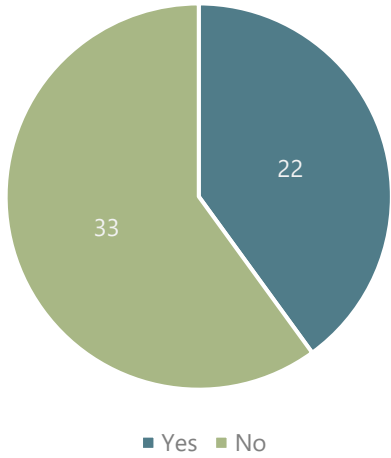

Facilities

Do you or your family use the play area by the Village Hall?