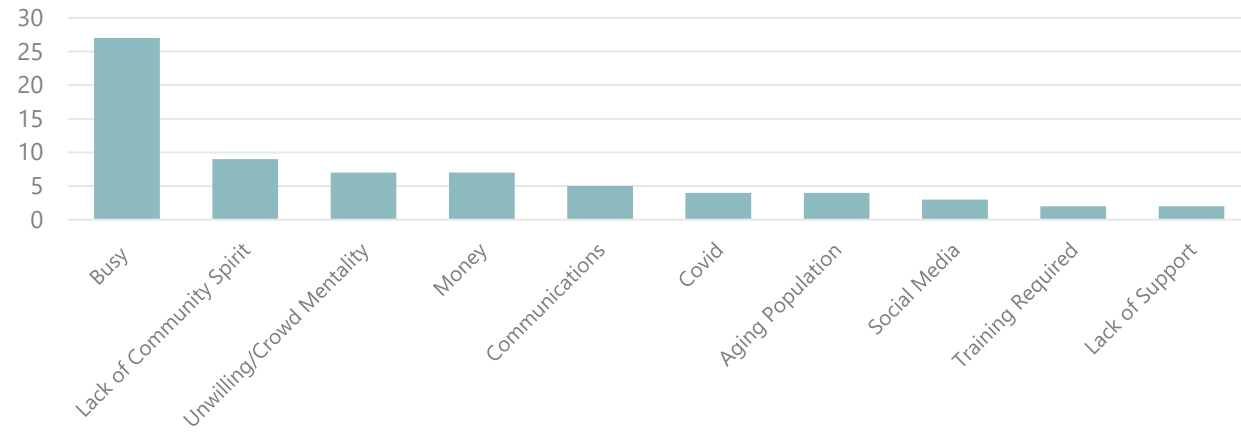

Do you use the outdoor gym?

Are there any other facilities that it would be useful to have in Wivelsfield?

Are there any improvements you would suggest being made to the play area by the Village Hall?

Are there any other facilities that you would like to see at the recreation ground by Wivelsfield Village Hall?

Events & Volunteering

Are there any events that you would like to see being run in the community?

What do you think is responsible for the decline in volunteering?

Are there any courses or talks that you would like to see being offered in the community? (e.g. first aid, dementia awareness, self-defence, seated exercise etc.)