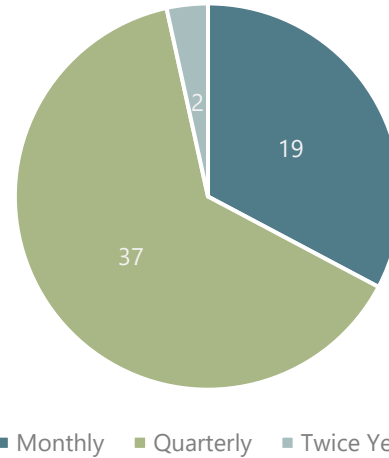

Yeses - Other

- Chair*
- Lead parish counsellor*
- PA*
- The Boss*
- Let Liz choose*

Wivelsfield Village News

Have you appreciated having the Wivelsfield News delivered to your door every quarter?

How often would you like to receive the above information?