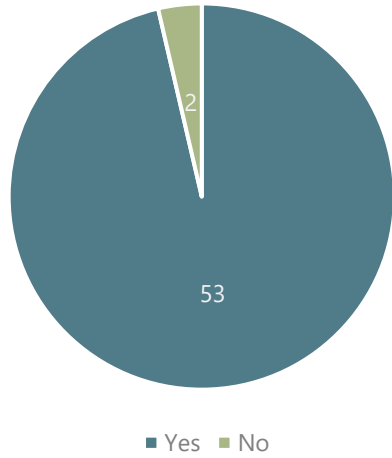

Wivelsfield Village News

Have you appreciated having the Wivelsfield News delivered to your door every quarter?