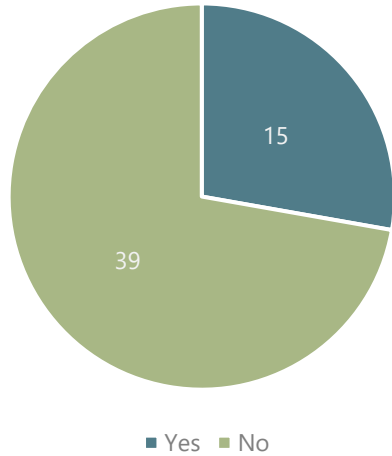

Clubs & Groups

Do you belong to, or attend, any Parish-based groups or clubs offering social opportunities?