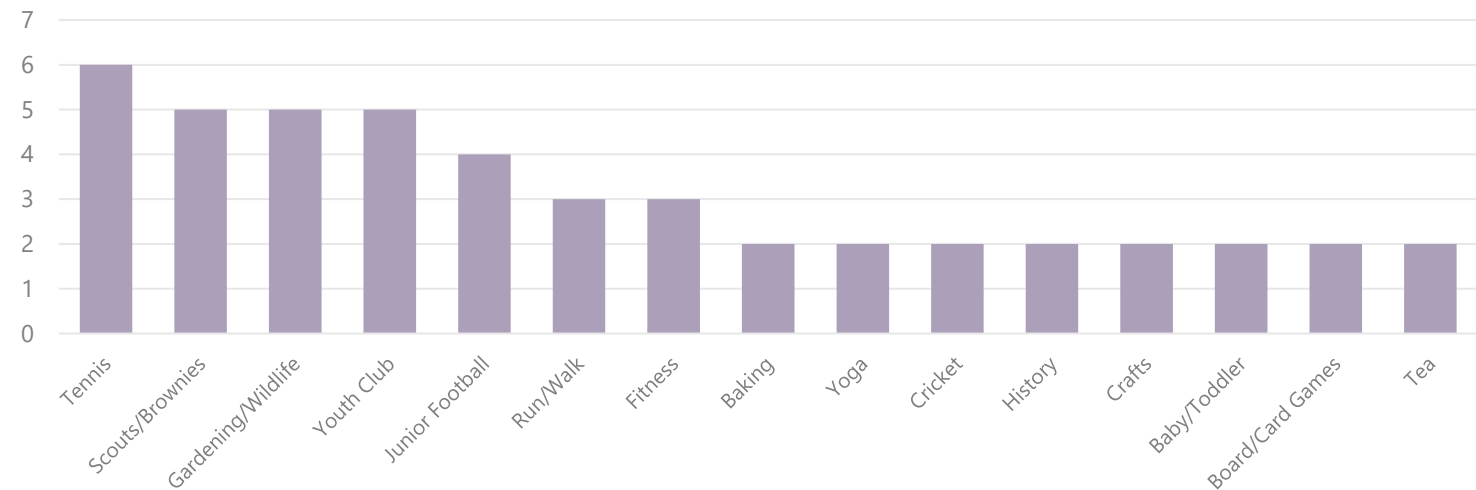

Have you previously been part of a Wivelsfield-based club which has closed? If so, what do you think the reasons for the closure were?

- *There is a chance the football club would have to relocate due to it not having a playable pitch in the village. That would be a huge loss. after having a club bas snob the village for over 100 years*
- *Had a stall at village fair a few years ago.*
- *People are working longer hours, commuting takes a lot of time, in-home entertainment, unwillingness to volunteer to run things*
- *Wivelsfield Playgroup - they had no one to run it.*
- *Lack of volunteers to help run the clubs and organisations*
- *History*
- *Aging population*
- *Entertainment at home - Netflix, Prime, etc*
- *Youth club (son)*
- *Yes my children attended the social club which ceased during covid.*
- *Youth club*
- *Youth group at the Church. Covid and lack of adults to run it.*
- *Yes - historical society. Closed with very little warning and, as far as I'm aware, no publicity about what help was needed.*
- *Belonged to the history society - drop in numbers and ???? Issue perhaps*
- *Yes - historical society; post-covid, fears among elderly, not wanting to drive in the dark, increased fees for hall hire + speakers*
- *Lack of volunteers for committee posts & falling numbers/increased costs*

Are there any clubs, groups, or other social opportunities that you would like to be available within the Parish for yourself or your children?