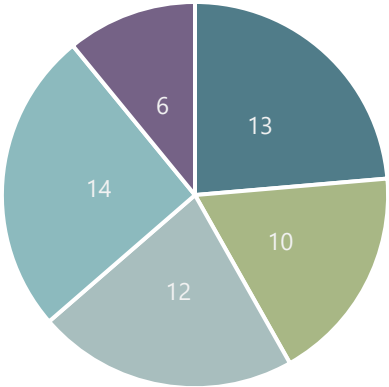

Wivelsfield Community Questionnaire Feedback

June 2024

Total Responses: 57

Demographics

How old are you?

■ 18-24 ■ 25-34 ■ 35-44 ■ 45-54 ■ 55-64 ■ 65+

For how many years have you lived in the Parish?

■ 0 - 5 ■ 5 - 10 ■ 10 - 20 ■ 20 - 40 ■ 40+

How many people live in your property?

■ 1 ■ 2 ■ 3 ■ 4 ■ 5 ■ 6

Do you have children under 18 living at your property?

■ Yes ■ No

Which age ranges are your children in? (tick all that apply)

■ 0 - 4 ■ 5 - 7 ■ 8 - 11 ■ 12 - 15 ■ 16 - 18