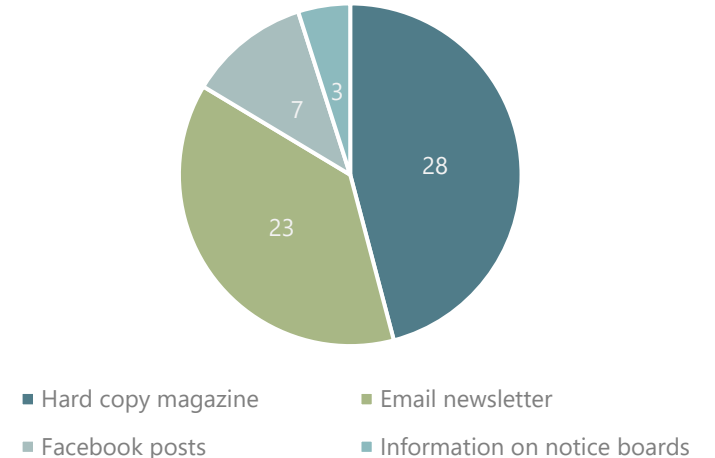

How would you prefer to receive information from the Parish Council?