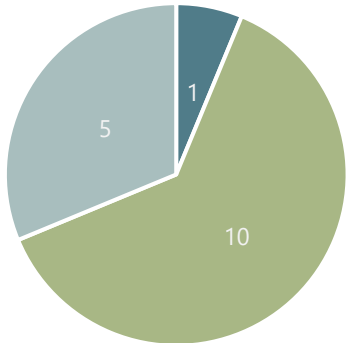

Do any of your children attend: (tick all that apply)

■ Wivelsfield Wrens Nursery ■ Wivelsfield Primary School
■ Chailey Secondary School