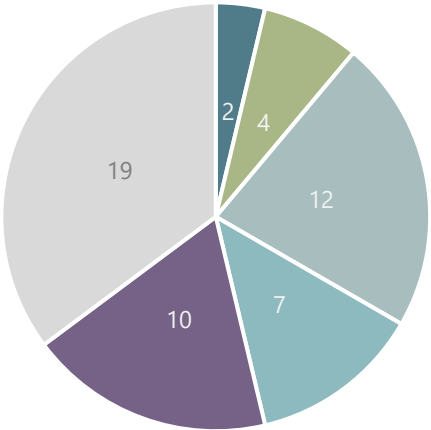

Wivelsfield Community Questionnaire Feedback

June 2024

Total Responses: 57

Demographics

How old are you?

■ 18-24 ■ 25-34 ■ 35-44 ■ 45-54 ■ 55-64 ■ 65+

For how many years have you lived in the Parish?

■ 0 - 5 ■ 5 - 10 ■ 10 - 20 ■ 20 - 40 ■ 40+

How many people live in your property?

■ 1 ■ 2 ■ 3 ■ 4 ■ 5 ■ 6

Do you have children under 18 living at your property?

■ Yes ■ No

Which age ranges are your children in? (tick all that apply)

■ 0 - 4 ■ 5 - 7 ■ 8 - 11 ■ 12 - 15 ■ 16 - 18