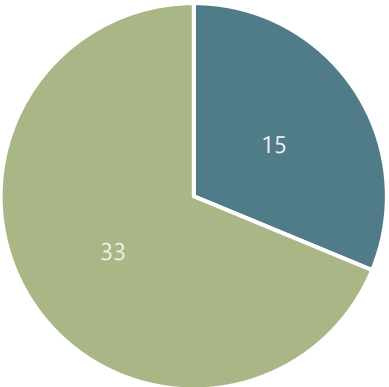

Wivelsfield Community Questionnaire Feedback

June 2024

Total Responses: 57

Demographics

How old are you?

■ 18-24 ■ 25-34 ■ 35-44 ■ 45-54 ■ 55-64 ■ 65+

For how many years have you lived in the Parish?

■ 0 - 5 ■ 5 - 10 ■ 10 - 20 ■ 20 - 40 ■ 40+

How many people live in your property?

■ 1 ■ 2 ■ 3 ■ 4 ■ 5 ■ 6

Do you have children under 18 living at your property?

■ Yes ■ No

Which age ranges are your children in? (tick all that apply)

■ 0 - 4 ■ 5 - 7 ■ 8 - 11 ■ 12 - 15 ■ 16 - 18