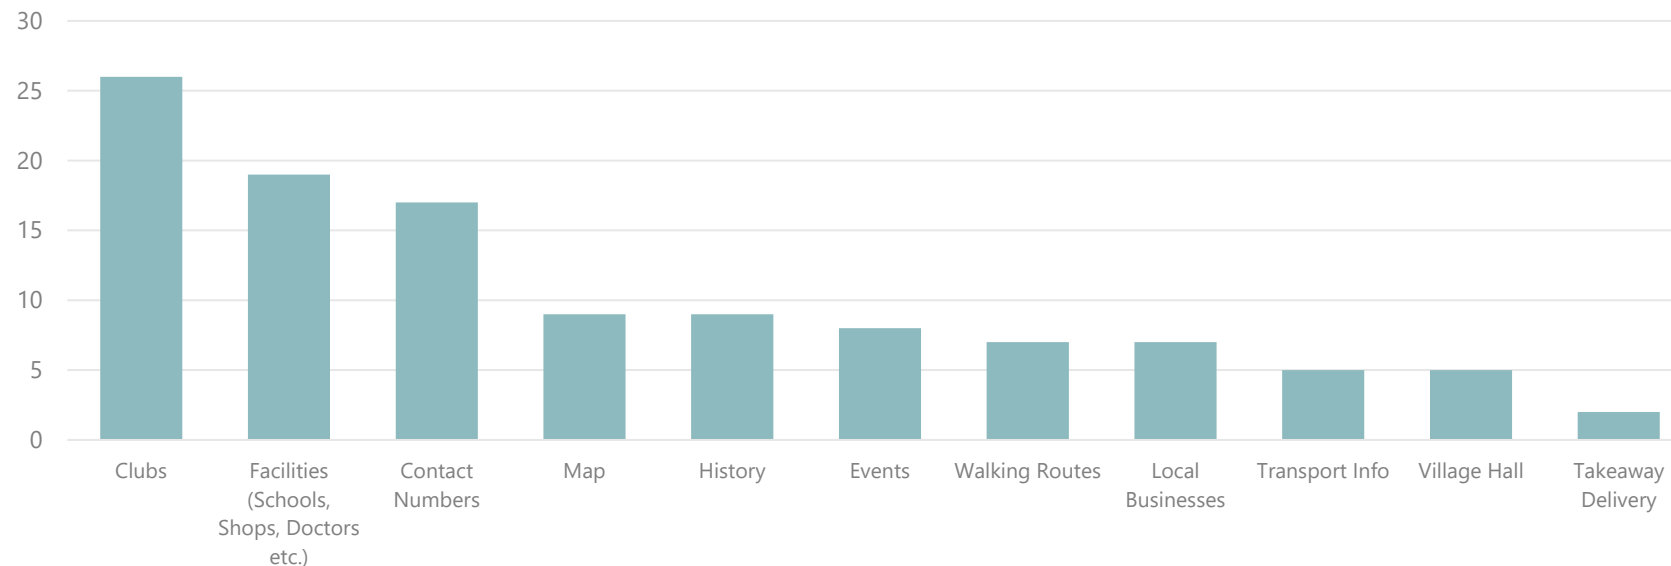

What information would it be helpful for a welcome pack to contain?