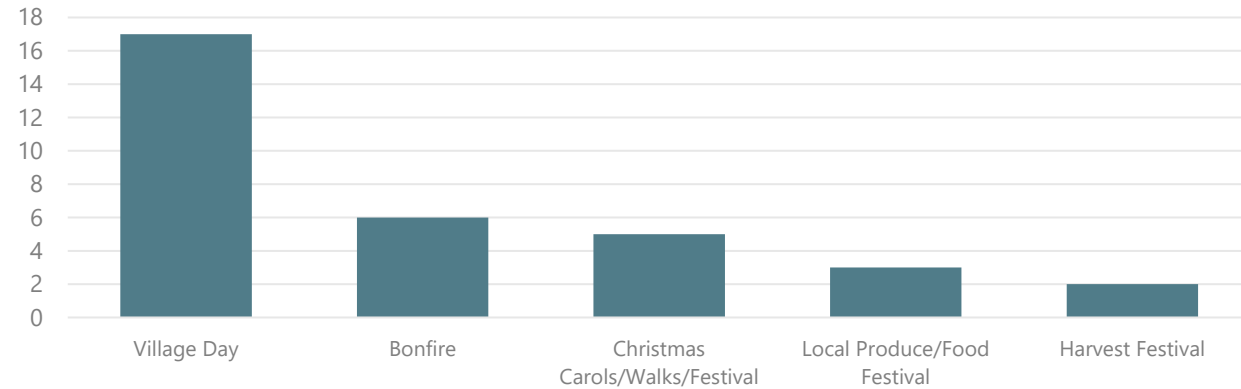

Events & Volunteering

Are there any events that you would like to see being run in the community?