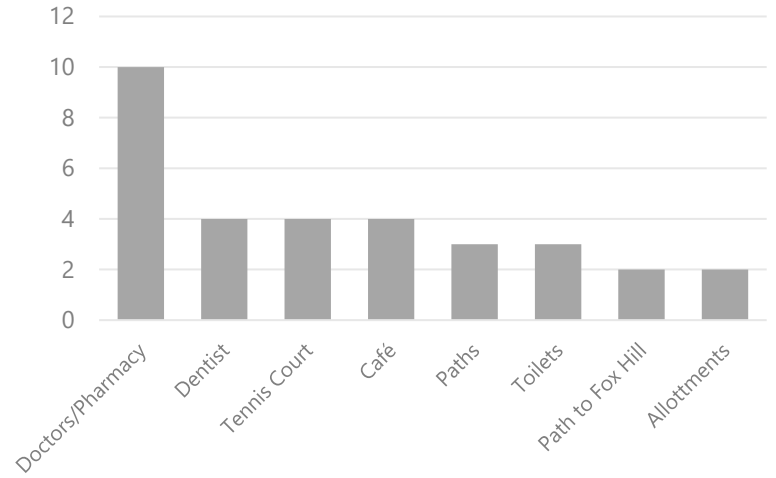

Have you previously been part of a Wivelsfield-based club which has closed? If so, what do you think the reasons for the closure were?

- There is a chance the football club would have to relocate due to it not having a playable pitch in the village. That would be a huge loss. after having a club bas snob the village for over 100 years*
- Had a stall at village fair a few years ago.*
- People are working longer hours, commuting takes a lot of time, in-home entertainment, unwillingness to volunteer to run things*
- Wivelsfield Playgroup - they had no one to run it.*
- Lack of volunteers to help run the clubs and organisations*
- History*
- Aging population*
- Entertainment at home - Netflix, Prime, etc*
- Youth club (son)*
- Yes my children attended the social club which ceased during covid.*
- Youth club*
- Youth group at the Church. Covid and lack of adults to run it.*
- Yes - historical society. Closed with very little warning and, as far as I'm aware, no publicity about what help was needed.*
- Belonged to the history society - drop in numbers and ???? Issue perhaps*
- Yes - historical society; post-covid, fears among elderly, not wanting to drive in the dark, increased fees for hall hire + speakers*
- Lack of volunteers for committee posts & falling numbers/increased costs*

Are there any clubs, groups, or other social opportunities that you would like to be available within the Parish for yourself or your children?

Facilities

Do you or your family use the play area by the Village Hall?

Do you use the outdoor gym?

Are there any other facilities that it would be useful to have in Wivelsfield?

Are there any improvements you would suggest being made to the play area by the Village Hall?

Are there any other facilities that you would like to see at the recreation ground by Wivelsfield Village Hall?