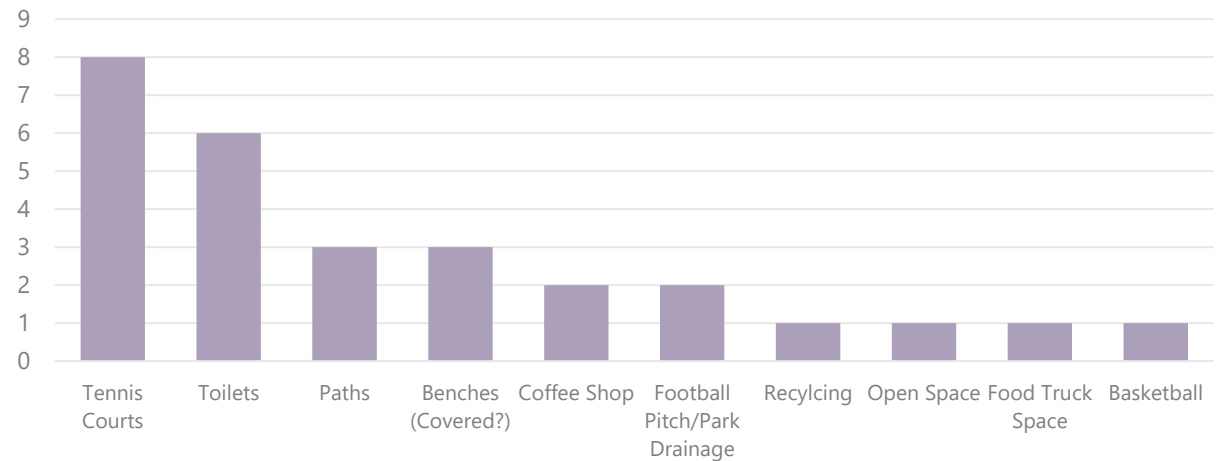

Do you use the outdoor gym?

Are there any other facilities that it would be useful to have in Wivelsfield?

Are there any improvements you would suggest being made to the play area by the Village Hall?

Are there any other facilities that you would like to see at the recreation ground by Wivelsfield Village Hall?