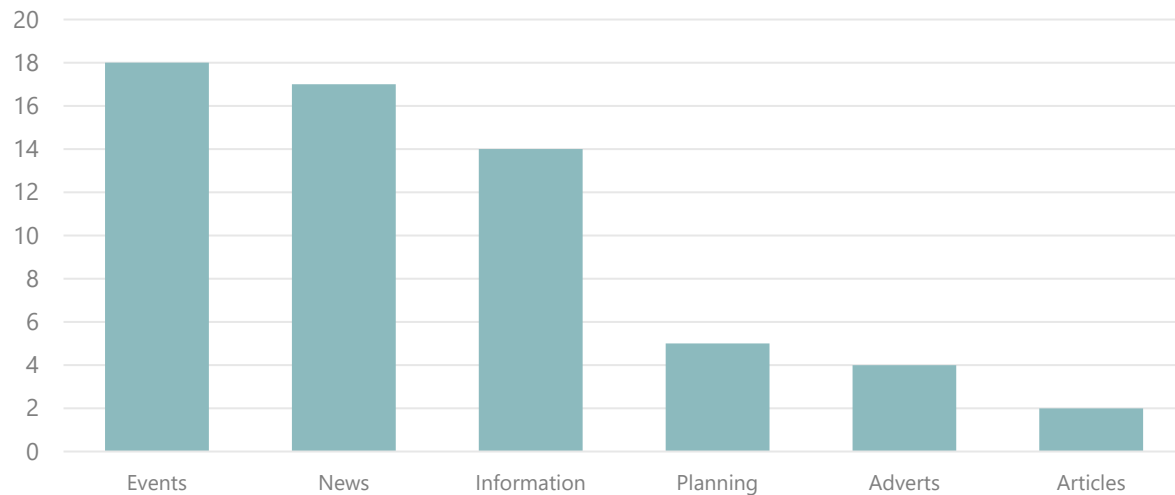

What have you valued most?